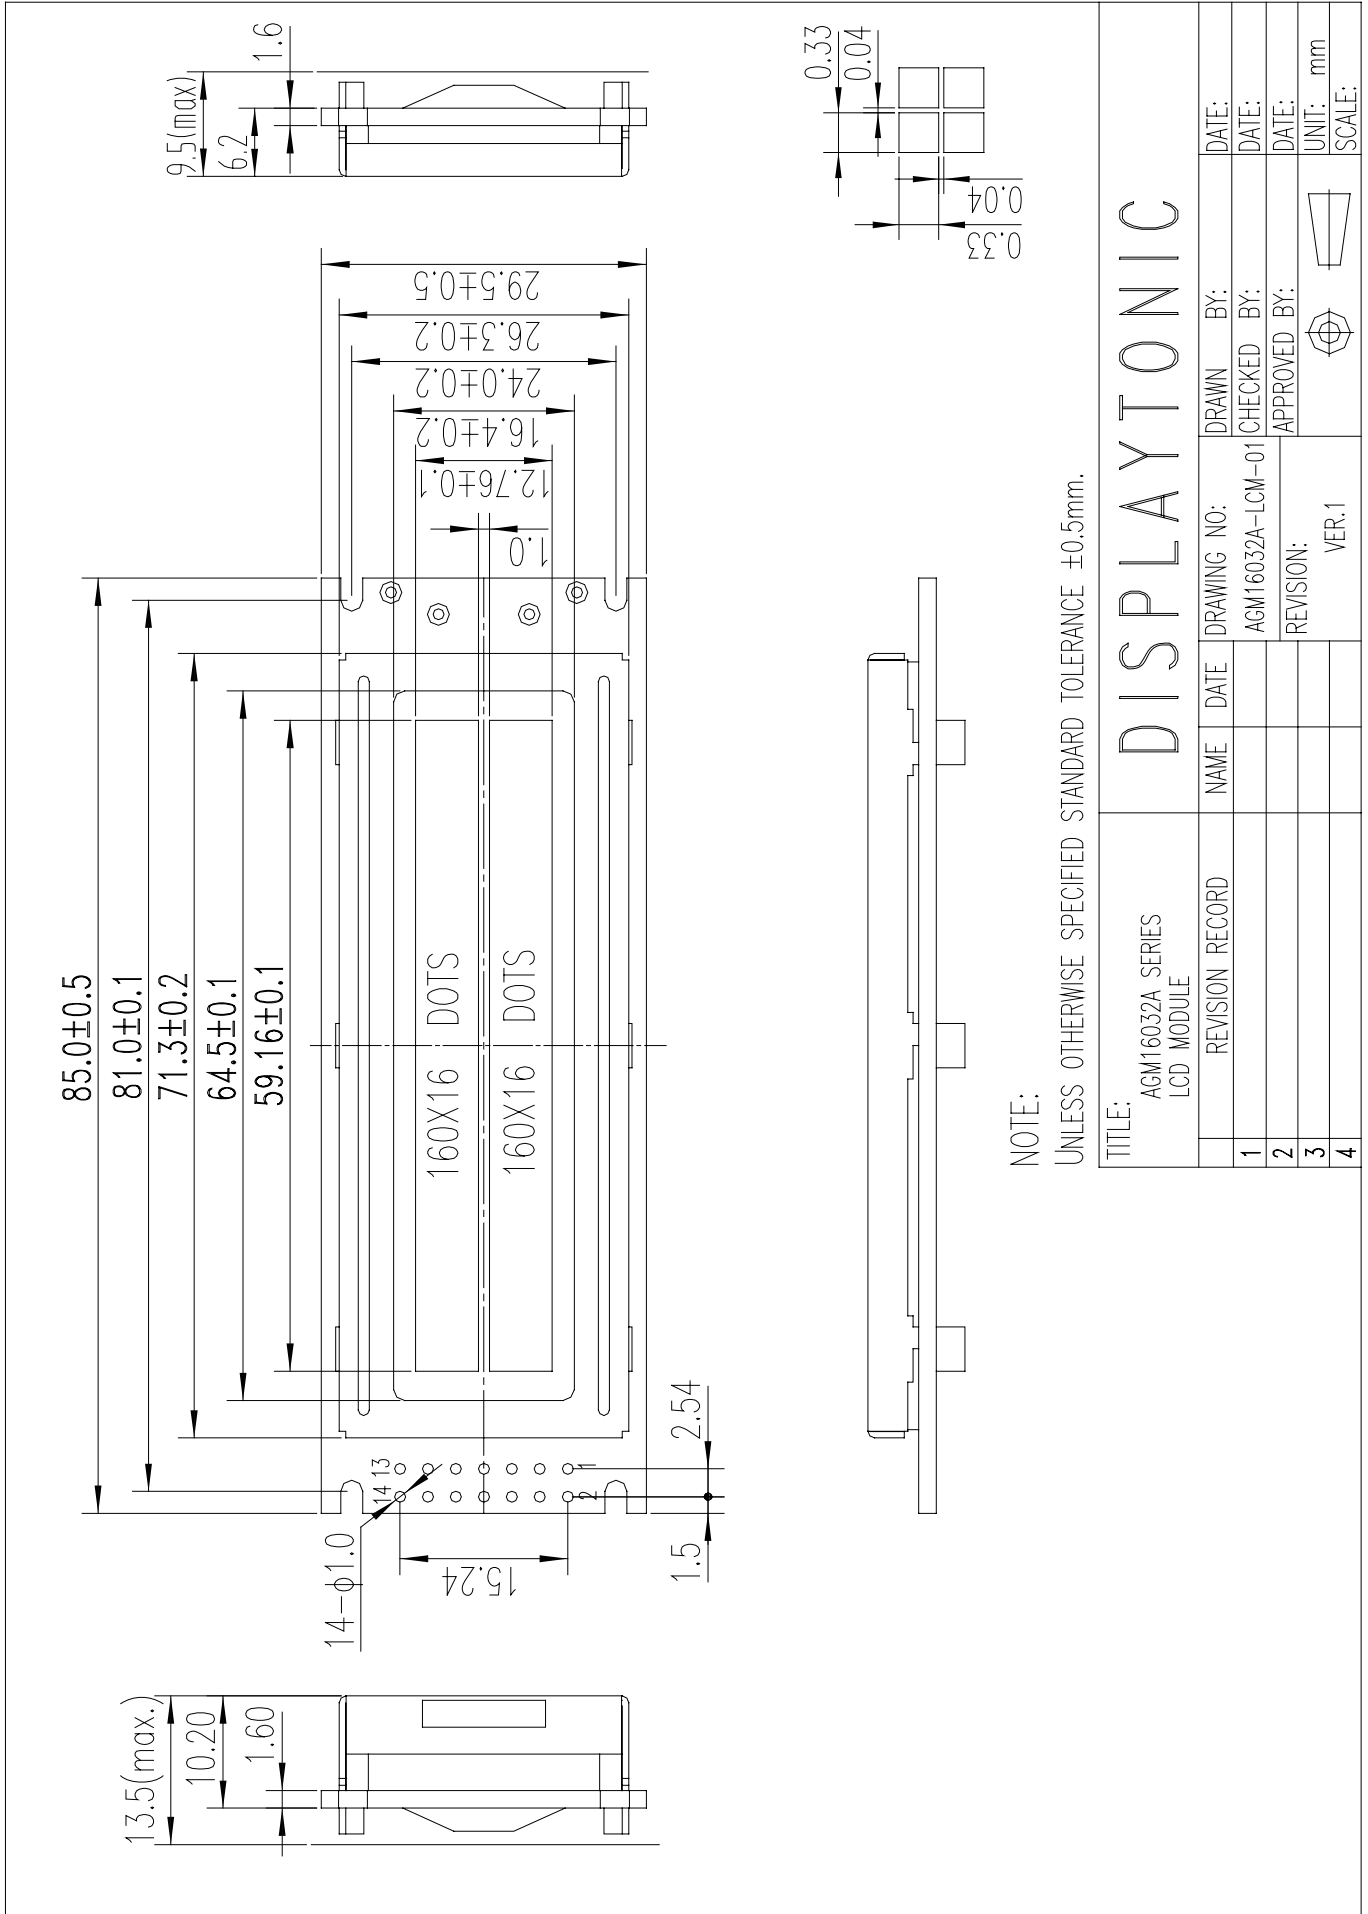

## **SPECIFICATIONS FOR LIQUID CRYSTAL DISPLAY**

**PART NUMBER:**

**AGM16032A SERIES**

**DATE:**

**April.18.2005**

1.0 MECHANICAL DIAGRAM

NOTE:  
UNLESS OTHERWISE SPECIFIED STANDARD TOLERANCE ±0.5mm.

TITLE: AGM16032A SERIES LCD MODULE		DRAWING NO: AGM16032A-LCM-01		DRAWN BY:		DATE:	
REVISION RECORD		REVISION:		CHECKED BY:		DATE:	
1				APPROVED BY:		DATE:	
2				UNIT: mm		SCALE:	
3				VER.1			
4							

## 2.0 GENERAL SPECS

Item	Description
1. Overall Module Size	85.0mm(W) x 29.5mm(H) x max 13.5mm(D) for LED backlight version 85.0mm(W) x 29.5mm(H) x max 9.5mm(D) for reflective version
2. View Size	64.5 x 16.4mm
3. Active Area	59.16 x 12.76mm
4. Dot Size	0.33mm(W) x 0.33mm(H)
5. Dot Pitch	0.37mm(W) x 0.37mm(H)
6. LC Fluid Options	STN
7. Polarizer Options	Transflective
8. Duty	1/33
9. View Angle	6 Clock
10. Controller IC	ST7920
11. Backlight Options	LED
12. Temperature Range Options	Operate Tmp (-20°C ~ 70°C), Store Tmp (-30°C ~ 80°C)