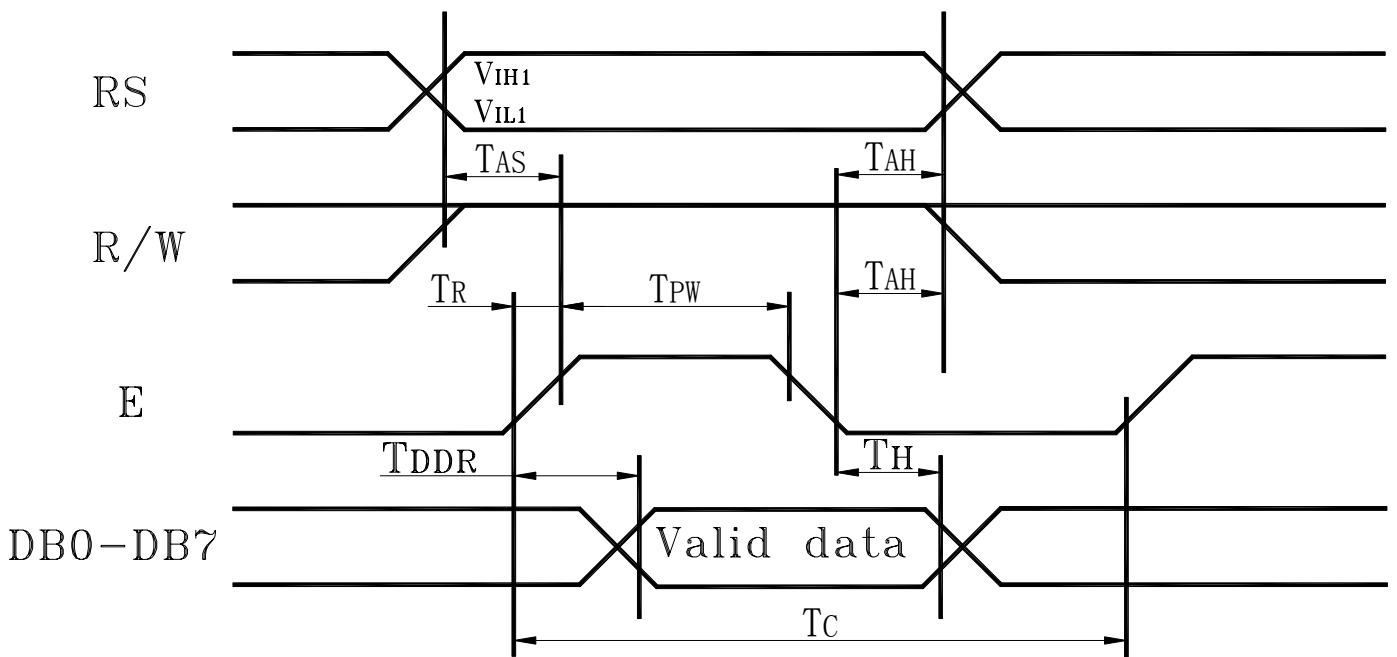

Fig. a Interface timing (data write)

Fig. b Interface timing (data read)

**Parallel interface :**

AGM16032A can select 8 bit or 4-bit bus interface by function set instruction DL control bit. MPU can control ( RS , RW , E , and DB0..DB7 ) pins to complete the data transmission. In 4-bit transfer mode, every 8 bits data or instruction is separated into 2 parts. Higher 4 bits ( DB7~DB4 ) data will transfer First and placed into data pins ( DB7~DB4 ) . Lower 4 bits ( DB3~DB0 ) data will transfer second and placed into data pins ( DB7~DB4 ) . (DB3~DB0) data pins are not used.