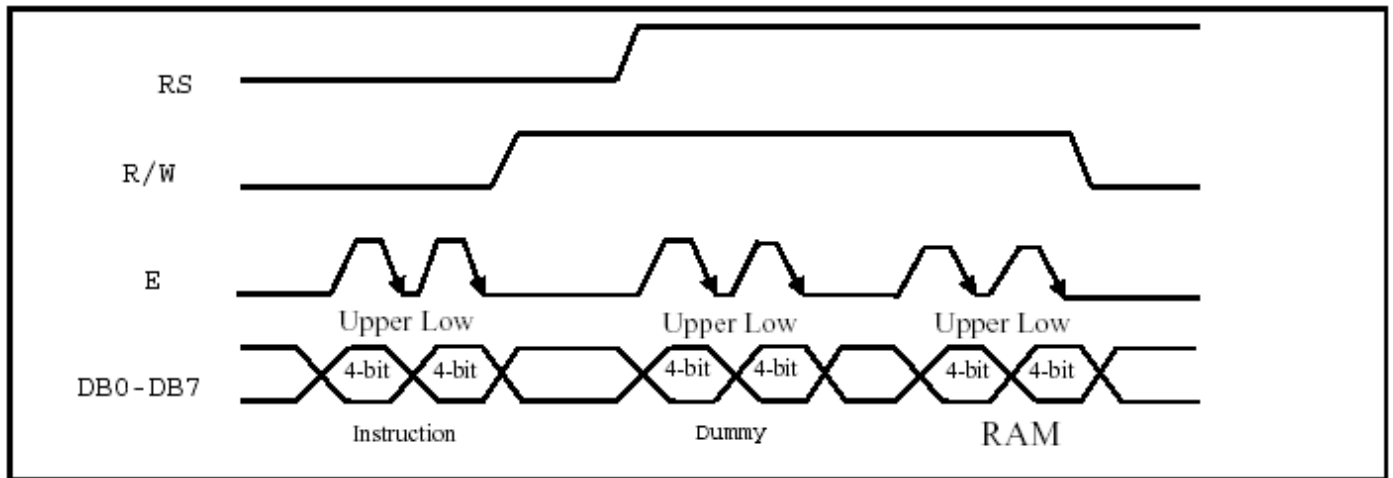

Timing Diagram of 4-bit Parallel Bus Mode Data Transfer