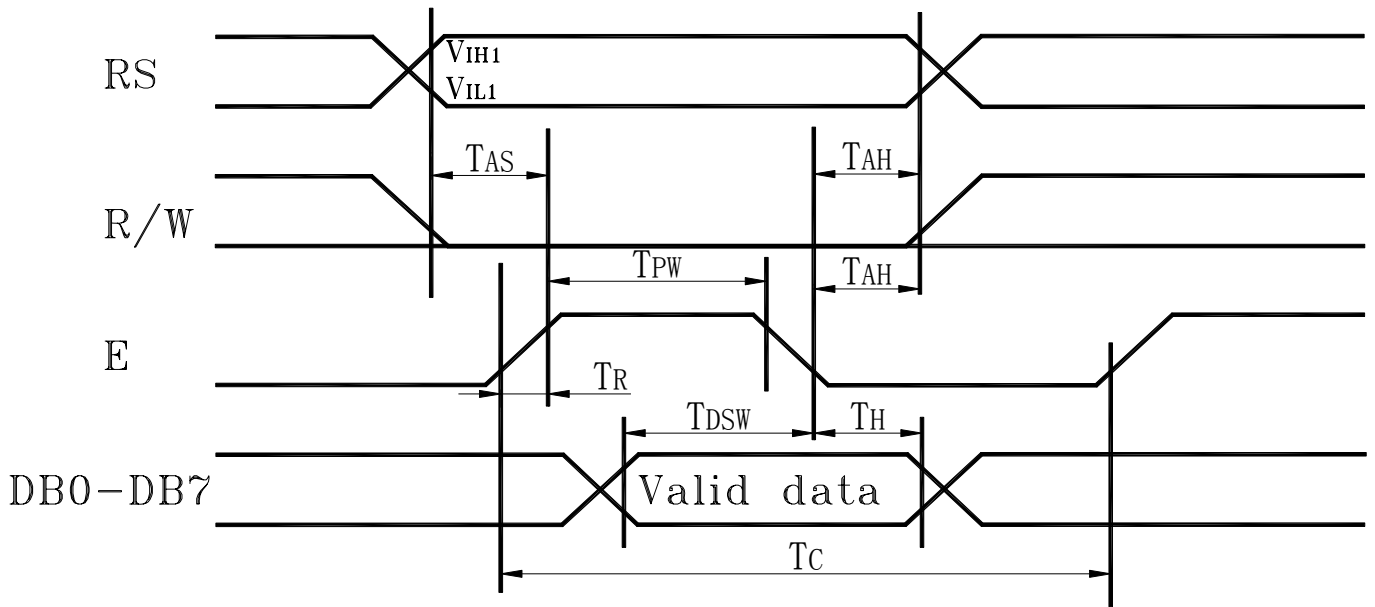

## 9.0 TIMING CHARACTERISTICS

Write Mode (Writing data from MPU to AGM16032A) SEE Fig.a						
Tc	Enable Cycle Time	Pin E	1800	-	-	ns
Tpw	Enable Pulse Width	Pin E	160	-	-	ns
TR,TF	Enable Rise/Fall Time	Pin E	-	-	25	ns
TAS	Address Setup Time	Pins:RS,RW,E	10	-	-	ns
TAH	Address Hold Time	Pins:RS,RW,E	20	-	-	ns
TDSW	Data Setup Time	Pins:DB0-DB7	40	-	-	ns
TH	Data Hold Time	Pins:DB0-DB7	20	-	-	ns

Read Mode (Reading data from MPU to AGM16032A) SEE Fig.b						
Tc	Enable Cycle Time	Pin E	1800	-	-	ns
Tpw	Enable Pulse Width	Pin E	320	-	-	ns
TR,TF	Enable Rise/Fall Time	Pin E	-	-	25	ns
TAS	Address Setup Time	Pins:RS,RW,E	10	-	-	ns
TAH	Address Hold Time	Pins:RS,RW,E	20	-	-	ns
TDDR	Data Delay Time	Pins:DB0-DB7	-	-	260	ns
TH	Data Hold Time	Pins:DB0-DB7	20	-	-	ns

Fig. a Interface timing (data write)

Fig. b Interface timing (data read)

**Parallel interface :**

AGM16032A can select 8 bit or 4-bit bus interface by function set instruction DL control bit. MPU can control ( RS , RW , E , and DB0..DB7 ) pins to complete the data transmission. In 4-bit transfer mode, every 8 bits data or instruction is separated into 2 parts. Higher 4 bits ( DB7~DB4 ) data will transfer First and placed into data pins ( DB7~DB4 ) . Lower 4 bits ( DB3~DB0 ) data will transfer second and placed into data pins ( DB7~DB4 ) . (DB3~DB0) data pins are not used.