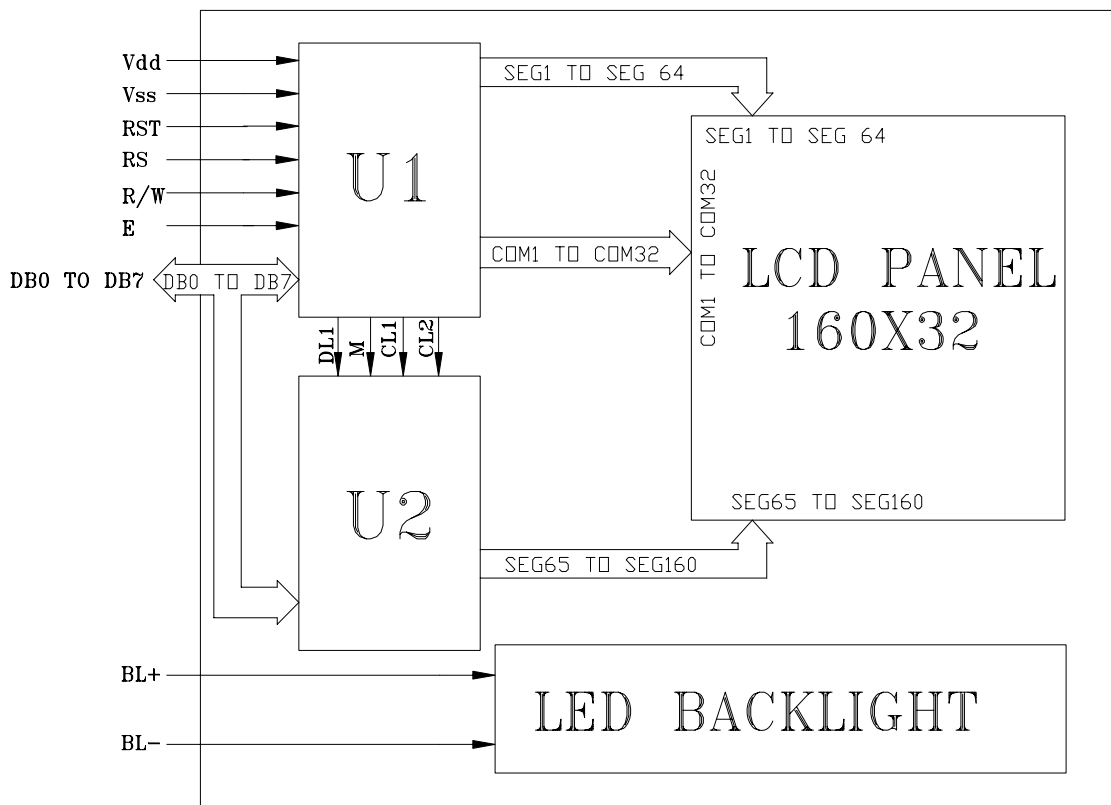

6.0 BLOCK DIAGRAM