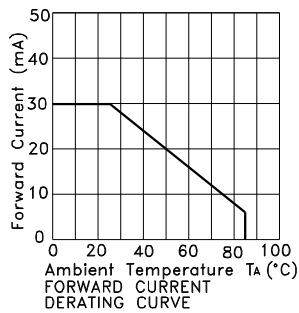

Yellow

DC03-11YWA