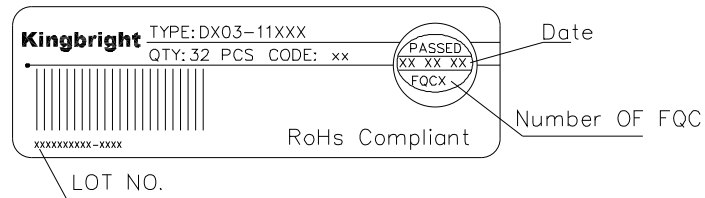

Inside LABEL Paste On The IC-tube