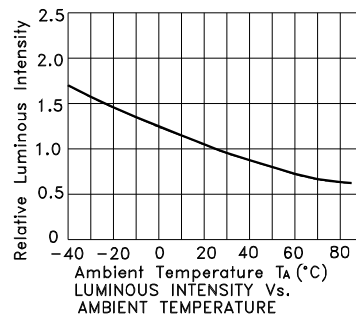

Yellow

DC03-11YWA