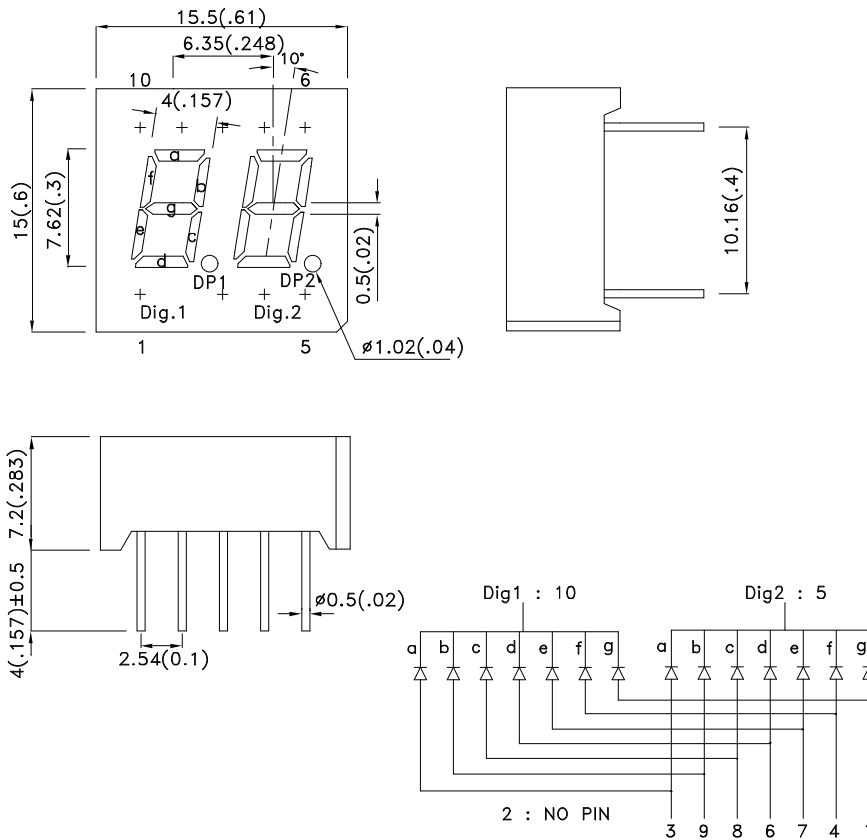

### Features

- 0.3 INCH DIGIT HEIGHT.
- LOW CURRENT OPERATION.
- EXCELLENT CHARACTER APPEARANCE.
- EASY MOUNTING ON P.C. BOARDS OR SOCKETS.
- TWO DIGIT PACKAGE SIMPLIFIES ALIGNMENTS & ASSEMBLY.
- I.C. COMPATIBLE.
- MECHANICALLY RUGGED.
- STANDARD : GRAY FACE, WHITE SEGMENT.
- RoHS COMPLIANT.

### Package Dimensions & Internal Circuit Diagram

**Notes:**

1. All dimensions are in millimeters (inches), Tolerance is  $\pm 0.25(0.01)$  unless otherwise noted.
2. Specifications are subject to change without notice.

## Selection Guide

Part No.	Dice	Lens Type	Iv (ucd) [1] @ 10mA		Description
			Min.	Typ.	
DC03-11YWA	Yellow (GaAsP/GaP)	WHITE DIFFUSED	480	1900	Common Cathode

Note:

1. Luminous intensity/ luminous Flux: +/-15%.

Notes:

1. 1/10 Duty Cycle, 0.1ms Pulse Width.  
2. 2mm below package base.

Yellow

DC03-11YWA