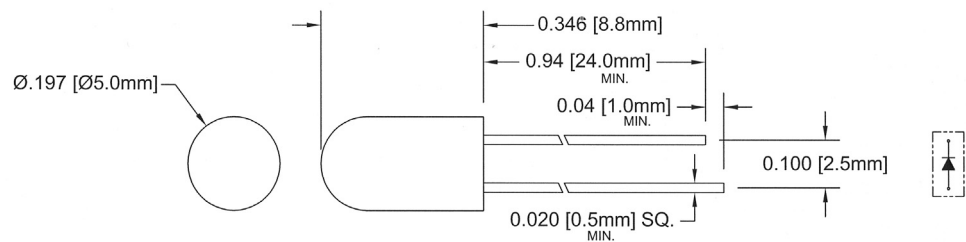

5XXX

Megabright

LED Part No.	Chip			Lens Appearance	Absolute Max. Ratings				Electro-Optical Data @20mA					Viewing Angle 2 θ 1/2 (deg)
	Material	Peak Wave Length λ _p (nm)	Emitted Color		Δλ (nm)	Pd (mW)	If (mA)	Peak If (mA)	V _f (V)		I _v (mcd)			
									TYP	MAX	MIN	TYP	MAX	
5PC0.820	-	440	PURPLE	WATER CLEAR	-	120	30	150	3.6	4.0	600.0	800.0	1200.0	20
5PD0.445	-	440	PURPLE	PINK DIFFUSED	-	120	30	150	3.6	4.0	200.0	350.0	500.0	45
5BWC2.515	-	468	BLUE	WATER CLEAR	30	76	50	150	3.7	4.5	2000.0	2500.0	3000.0	15
5BWC1.230	InGaN/SiC	468	BLUE	WATER CLEAR	28	100	35	100	3.4	3.9	700.0	1200.0	1700.0	30
5BWC1.830	InGaN/SiC	468	BLUE	WATER CLEAR	28	100	35	100	3.4	3.9	1300.0	1900.0	2500.0	30
5BWD0.345	InGaN	470	BLUE	DIFFUSED	26	70	20	70	3.5	4.0	100.0	200.0	300.0	45
5XGC10.015	InGaN/SiC	525	GREEN	WATER CLEAR	38	100	35	100	3.4	3.9	7800.0	10000.0	11900.0	15
5GC9.015	-	528	GREEN	WATER CLEAR	30	120	30	150	3.6	4.0	8000.0	9000.0	10000.0	15
5YC5.523	AlGaInP	590	YELLOW	WATER CLEAR	-	75	30	100	2.2	2.4	2000.0	2700.0	4000.0	23
5YC2.723	AlGaInP	590	YELLOW	WATER CLEAR	-	75	30	100	2.2	2.4	2000.0	2700.0	4000.0	23
5XRC2.723	AlGaInP	630	RED	WATER CLEAR	-	75	30	100	2.2	2.4	2000.0	2700.0	4000.0	23
5XRC4.530	AlGaInP	633	RED	WATER CLEAR	30	-	30	50	2.2	2.6	3900.0	4500.0	5600.0	30
5XRC8.515	AlGaInP	635	RED	WATER CLEAR	20	100	35	100	2.2	2.7	6000.0	8500.0	10200.0	15
5WC2.520	InGaN	X=.31 Y=.32	WHITE	WATER CLEAR	-	100	35	100	3.5	4.2	2000.0	2800.0	4000.0	20
5WC3.015	InGaN	X=.27 Y=.27	WHITE	WATER CLEAR	-	70	30	100	3.7	4.2	2200.0	3000.0	3800.0	15
5WC4.030	InGaN	X=.26 Y=.27	WHITE	WATER CLEAR	-	100	35	100	3.5	4.2	2500.0	4000.0	6000.0	30
5WC7.015	InGaN	X=.26 Y=.27	WHITE	WATER CLEAR	-	100	35	100	3.5	4.2	5500.0	7500.0	11000.0	15